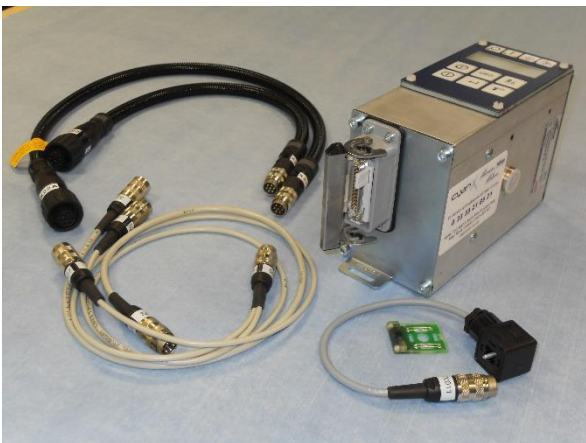

NEW

ELECTRONIC CONTROL BOX FOR GRAFIX POWDER SPRAY UNITS ON HEIDELBERG PRESSES

BETATRONIC
GRAFIX PART: 38300139901A
HDM PART: 87.164.1467

ALPHATRONIC
GRAFIX PART: 3830014
HDM PART: M2.164.1796/02

EXATRONIC XL CAN
EXATRONIC DUO XL CAN
GRAFIX PART: 38300580505A
HDM PART: F5.164.1545/01

ALPHATRONIC 3000
GRAFIX PART: 3830075

EXATRONIC PLUS
EXATRONIC DUOPLUS
3000 UPGRADE
GRAFIX PART: 39301300508A

PLEASE RETURN ORIGINAL E-BOX WITH FAULT REPORT